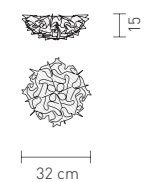

CEILING-WALL LAMP MINI

Bulbs: 1 X 11W max - E14 FBT
(max length 110 mm)
Made of: Goldflex®
With: MagneticSystem®