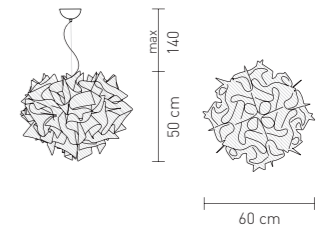

VELI SILVER design by Adriano Rachele

SUSPENSION LARGE

Bulbs: 4 X 20W max - E27 FBT
Made of: Steelflex®
With: MagneticSystem®