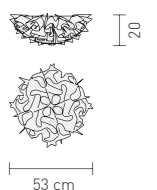

CEILING-WALL LAMP

Bulbs: 2 X 20W max - E27 FBT
(max length 115 mm)
Made of: Steelflex®
With: MagneticSystem®