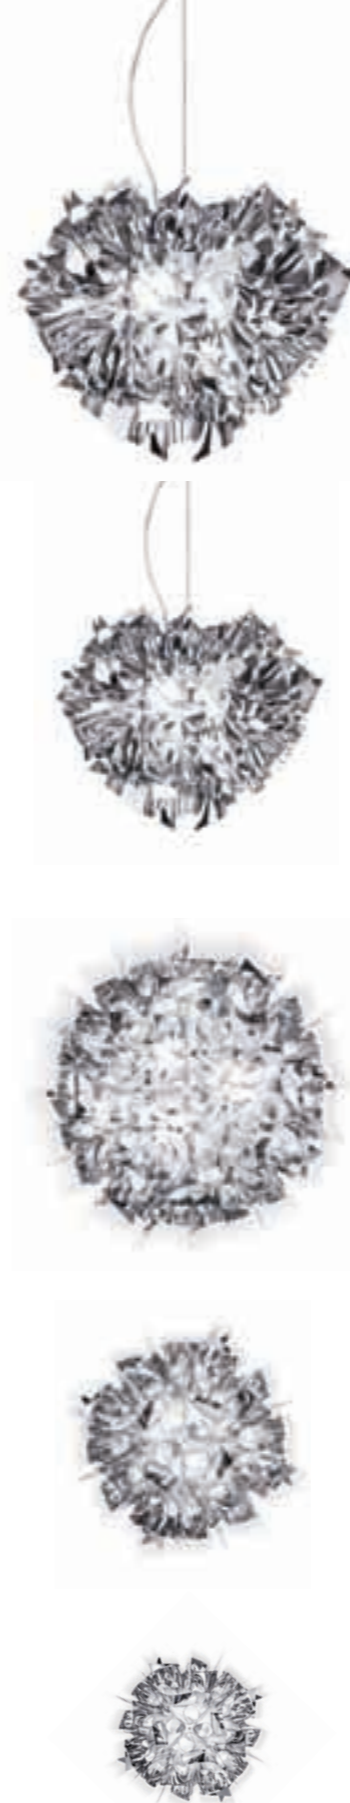

SLAMP:

Flash Magazine April 2014

ADAPTABLE
SENSUAL
MYSTERIOUS
INNOVATIVE
ACCESSIBLE
RELIABLE
WITTY
ASPIRATIONAL
ORIGINAL
RESOURCEFUL
EXPERIMENTAL
SUGGESTIVE

New Veli collections

exclusive, luxury, glamour...

The design of an absolute best-seller and the chromatic trends of the moment are combined in the new precious collections VELI GOLD and VELI SILVER: glamorous, sophisticated and unique lamps. In the ceiling light version but also in the suspension one, they are the must-have of the new season in order to give a sensation of absolute value, luxury and versatility to domestic environments and contracts. Realized with noble, shining and precious materials, they amplify the light of low consumption bulbs.

Il design di un best-seller assoluto e i trend cromatici del momento si uniscono nelle nuove preziose collezioni VELI SILVER e VELI GOLD, glamour, sofisticate ed esclusive. Sia in versione plafoniera/ applique che sospensione, sono il must-have della nuova stagione per donare agli ambienti domestici e contract una sensazione di prestigio assoluto, lusso e versatilità. Realizzate con materiali nobili, lucenti e preziosi, amplificano la luce delle lampadine a basso consumo.

SLAMMP

THE LEADING LIGHT

VELI SILVER

BY ADRIANO RACHELE

VELI SILVER design by Adriano Rachele

SUSPENSION LARGE

Bulbs: 4 X 20W max - E27 FBT
 Made of: Steelflex®
 With: MagneticSystem®

SUSPENSION