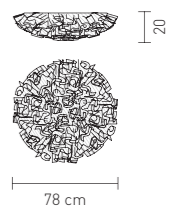

Bulbs: 2 X 20W max - E27 FBT
 (max length 135 mm)
 Made of: Steelflex®
 With: MagneticSystem®

CEILING-WALL LAMP LARGE

Bulbs: 3 X 20W max - E27 FBT
 (max length 105 mm)
 Made of: Steelflex®
 With: MagneticSystem®