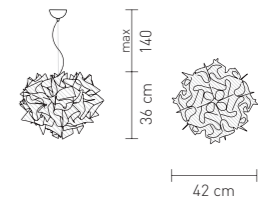

VELI GOLD

BY ADRIANO RACHELE

VELI GOLD design by Adriano Rachele

SUSPENSION LARGE

Bulbs: 4 X 20W max - E27 FBT
 Made of: Goldflex®
 With: MagneticSystem®

SUSPENSION

Bulbs: 2 X 20W max - E27 FBT
 (max length 135 mm)
 Made of: Goldflex®
 With: MagneticSystem®