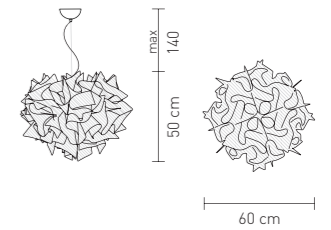

VELI GOLD

BY ADRIANO RACHELE

VELI GOLD design by Adriano Rachele

SUSPENSION LARGE

Bulbs: 4 X 20W max - E27 FBT
 Made of: Goldflex®
 With: MagneticSystem®

SUSPENSION

Bulbs: 2 X 20W max - E27 FBT
 (max length 135 mm)
 Made of: Goldflex®
 With: MagneticSystem®