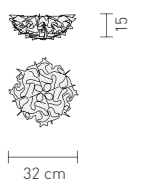

CEILING-WALL LAMP MINI

Bulbs: 1 X 11W max - E14 FBT
(max length 110 mm)
Made of: Steelflex®
With: MagneticSystem®