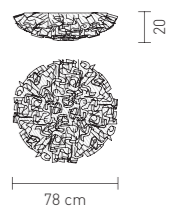

CEILING-WALL LAMP LARGE

Bulbs: 3 X 20W max - E27 FBT
(max length 105 mm)
Made of: Goldflex®
With: MagneticSystem®