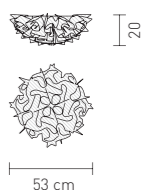

CEILING-WALL LAMP

Bulbs: 2 X 20W max - E27 FBT
(max length 115 mm)
Made of: Goldflex®
With: MagneticSystem®