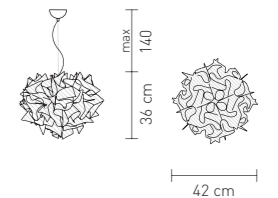

Bulbs: 2 X 20W max - E27 FBT
 (max length 135 mm)
 Made of: Steelflex®
 With: MagneticSystem®

CEILING-WALL LAMP LARGE

Bulbs: 3 X 20W max - E27 FBT
 (max length 105 mm)
 Made of: Steelflex®
 With: MagneticSystem®